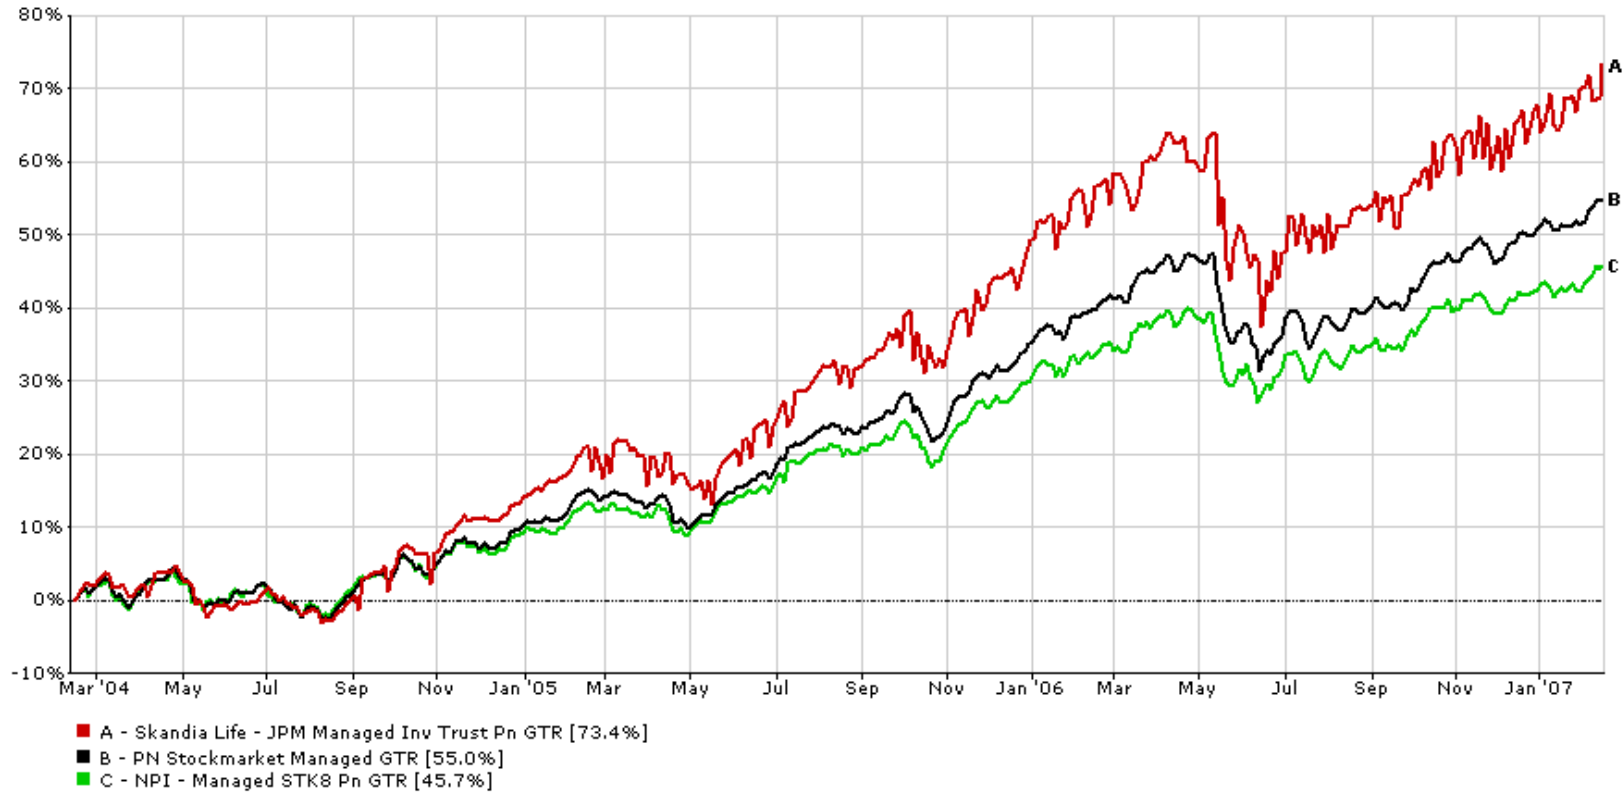

Gross Total return, Bid to bid line chart over 36 months (from 14 Feb 2004 to 14 Feb 2007) from Pension Funds universe

15 February 2007, 10:39:14

13/02/2004 - 14/02/2007 © Data provided by Financial Express 2007